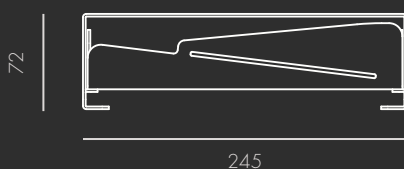

ARQUIVO  
ARCHIVE  
ARCHIVE

MOONWALK  
AD.MOO.S.

**DIMENSÕES  
GERAIS (MM)**

GENERAL  
DIMENSIONS (MM)

DIMENSIONS  
GÉNÉRALES (MM)

**PESO  
GERAL (GR)**

GENERAL  
WEIGHT (GR)

POIDS(GR)