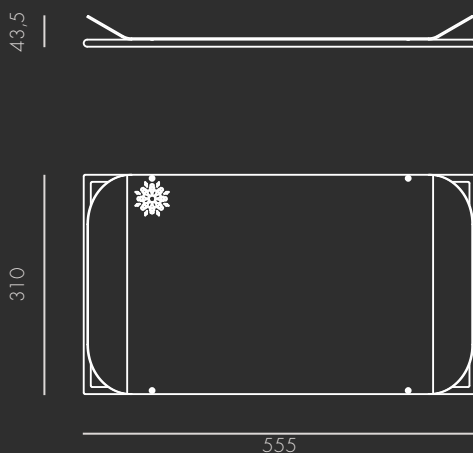

BANDEJA
TRAY
PLATEAU

SNOW
AM.SNO.S.

**DIMENSÕES
GERAIS (MM)**

GENERAL
DIMENSIONS (MM)

DIMENSIONS
GÉNÉRALES (MM)

**PESO
GERAL (GR)**

GENERAL
WEIGHT (GR)

POIDS (GR)