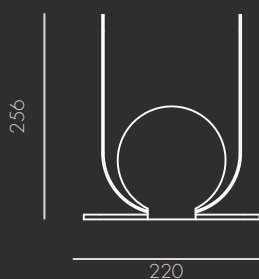

PORTA-REVISTAS  
MAGAZINE HOLDER  
PORTE REVUES

MAG  
AP.MAG.S.

**DIMENSÕES  
GERAIS (MM)**

GENERAL  
DIMENSIONS (MM)

DIMENSIONS  
GÉNÉRALES (MM)

**PESO  
GERAL (GR)**

GENERAL  
WEIGHT (GR)

POIDS (GR)