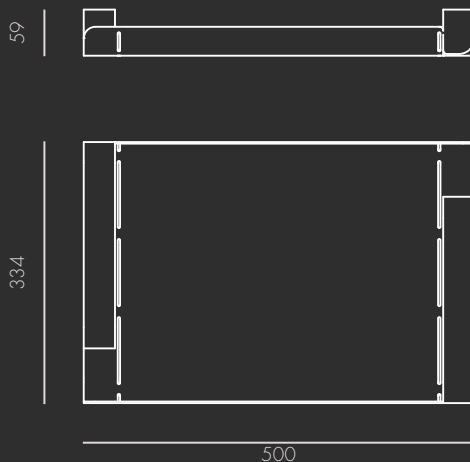

BANDEJA
TRAY
PLATEAU

LOOP
AQ.L00.S.

**DIMENSÕES
GERAIS (MM)**

GENERAL
DIMENSIONS (MM)

DIMENSIONS
GÉNÉRALES (MM)

**PESO
GERAL (GR)**

GENERAL
WEIGHT (GR)

POIDS (GR)