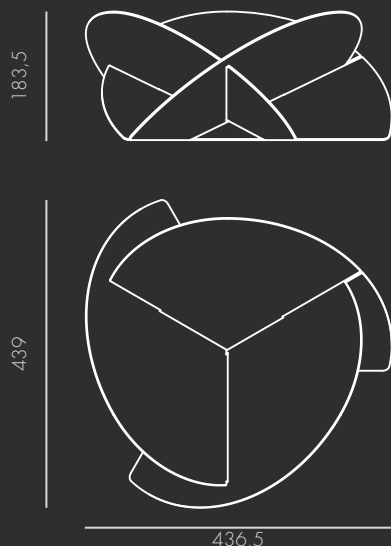

FRUTEIRA
FRUIT BOWL
BOL DE FRUITS

QATARI
AR.QAT.S.

**DIMENSÕES
GERAIS (MM)**

GENERAL
DIMENSIONS (MM)

DIMENSIONS
GÉNÉRALES (MM)

**PESO
GERAL (GR)**

1523 GR

GENERAL
WEIGHT (GR)

POIDS (GR)

COR

COLORS

COULEURS

IVORY

AR.QAT.S.1IYM1A1AA

RAL 1015
MATE LISO

COFFEE CREAM