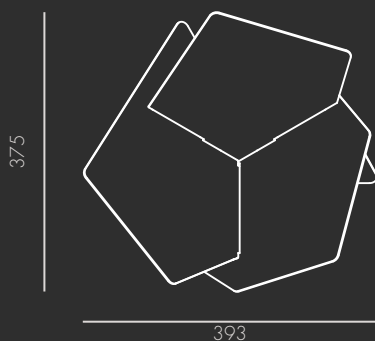

FRUTEIRA
FRUIT BOWL
BOL DE FRUITS

SWISS
AR.SWI.S.

**DIMENSÕES
GERAIS (MM)**

GENERAL
DIMENSIONS (MM)

DIMENSIONS
GÉNÉRALES (MM)

**PESO
GERAL (GR)**

GENERAL
WEIGHT (GR)

POIDS (GR)